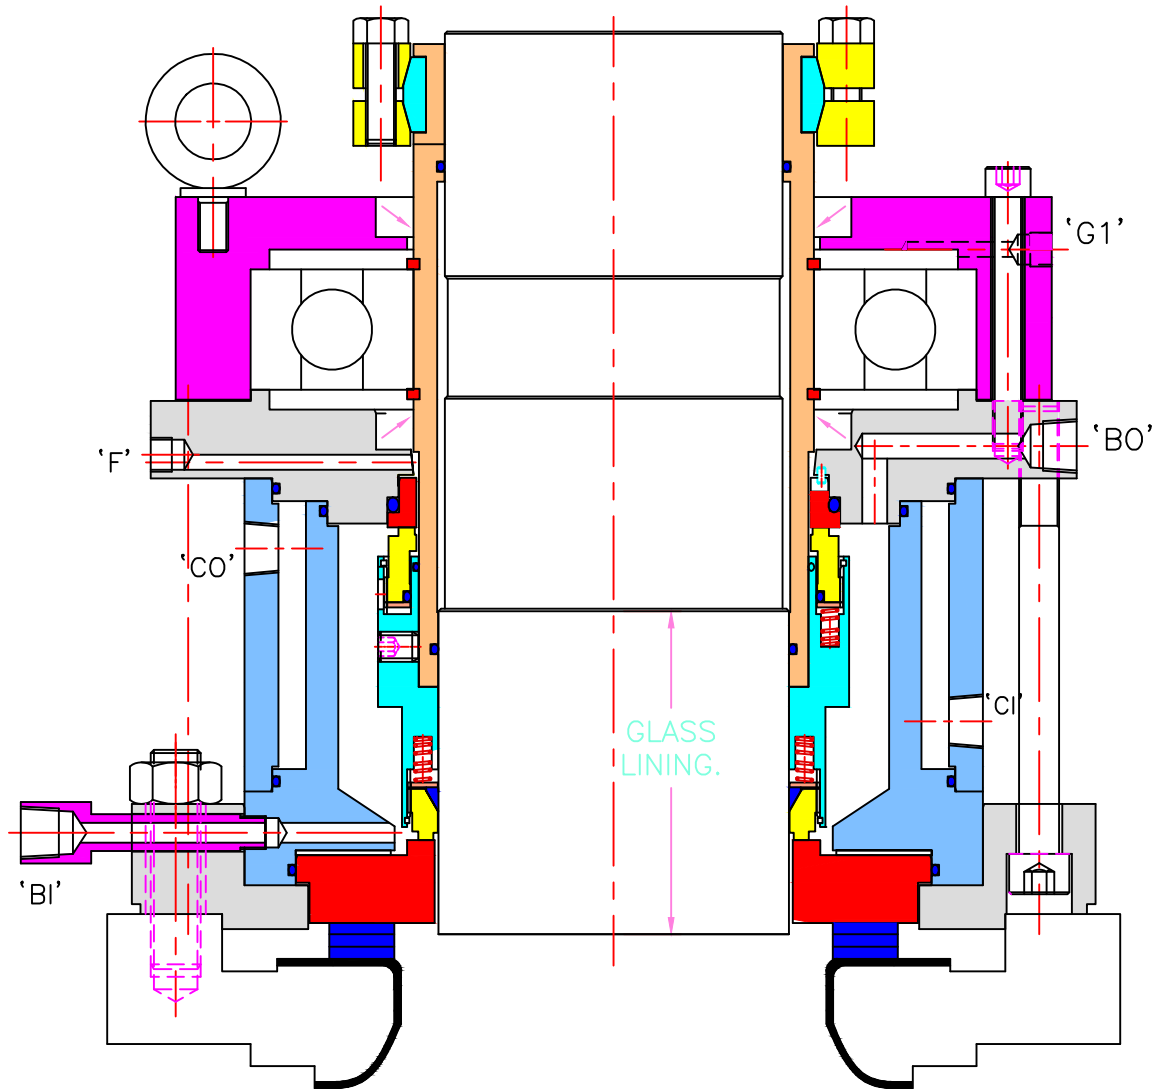

Type-5411/5412

50 SERIES MULTI SPRINGS GLASS LINED REACTOR SEAL