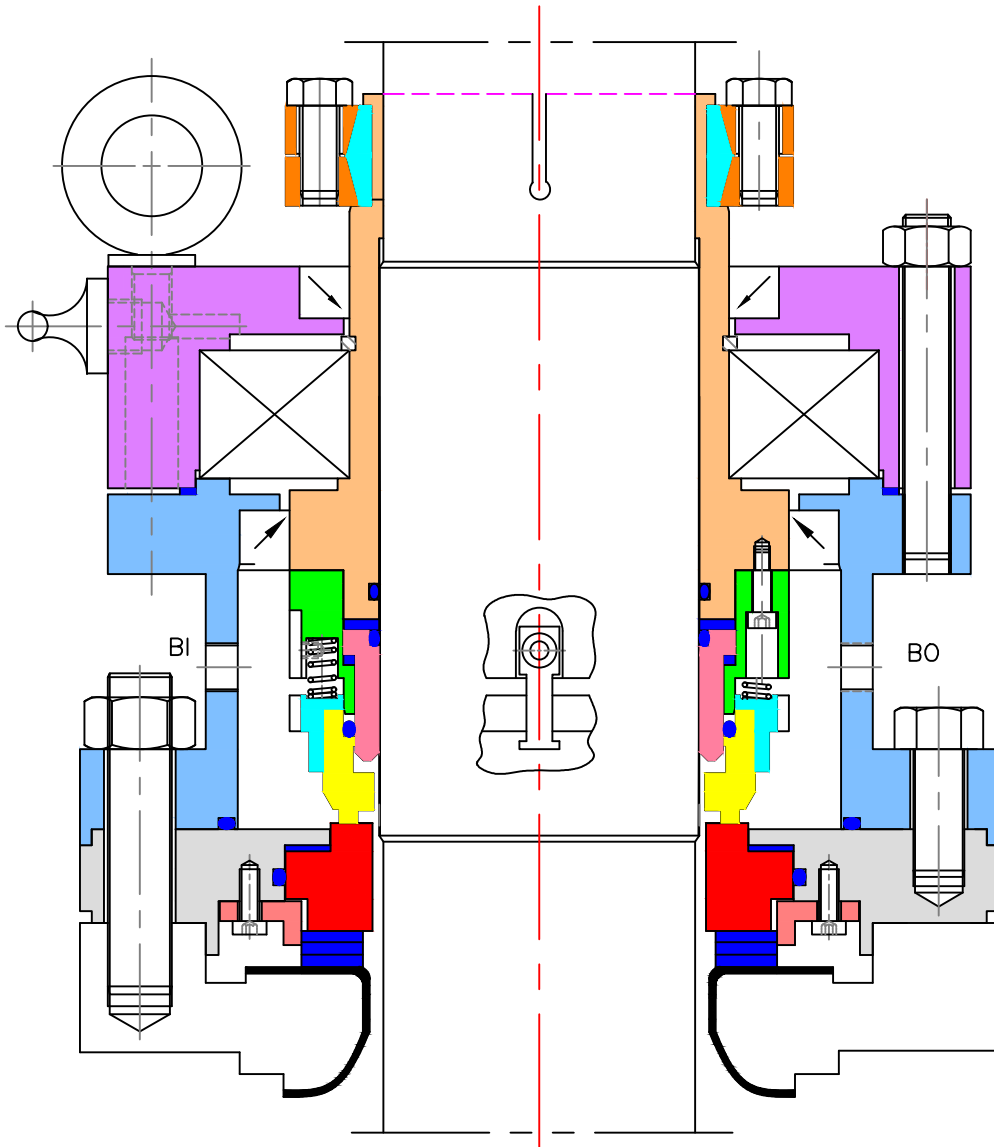

Type-5302

50 SERIES MULTI SPRINGS GLASS LINED AGITATOR SEAL

SUPER MECHANICAL SEAL